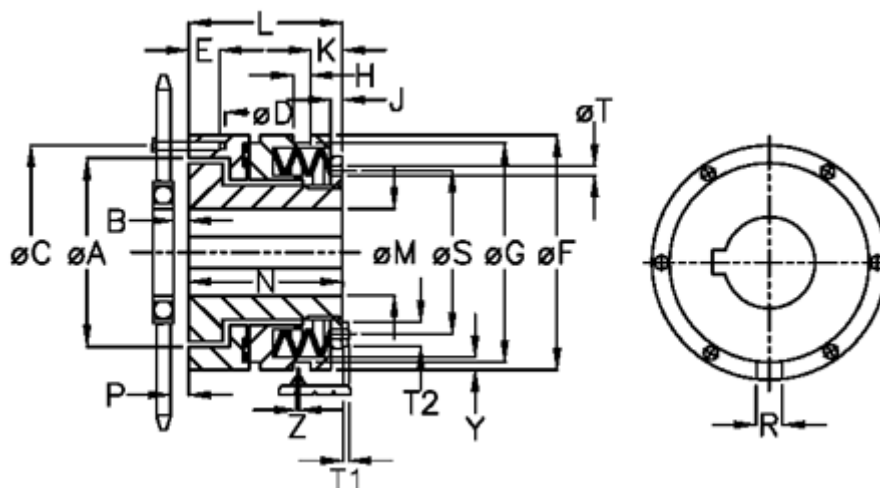

Article number: 46922511

Description: Torque limiter Safelifting A 25 S

Measures

A	= 60.0	G	= 73.0	P	= 3.0
B	= 4.0	H	= 9	R	= 6
C	= 70	J	= 6.0	S	= 48
D	= 6xM5	K	= 12.0	T	= 5
Disc spring mounting	= 6x1S	L	= 52.0	T1	= 4.0
Disc spring version	= S - light	M max	= 25	T2	= 8
E	= 8.0	M min	= 10	Y	= 2
F	= 82	N	= 48.0	Z	= 0.0